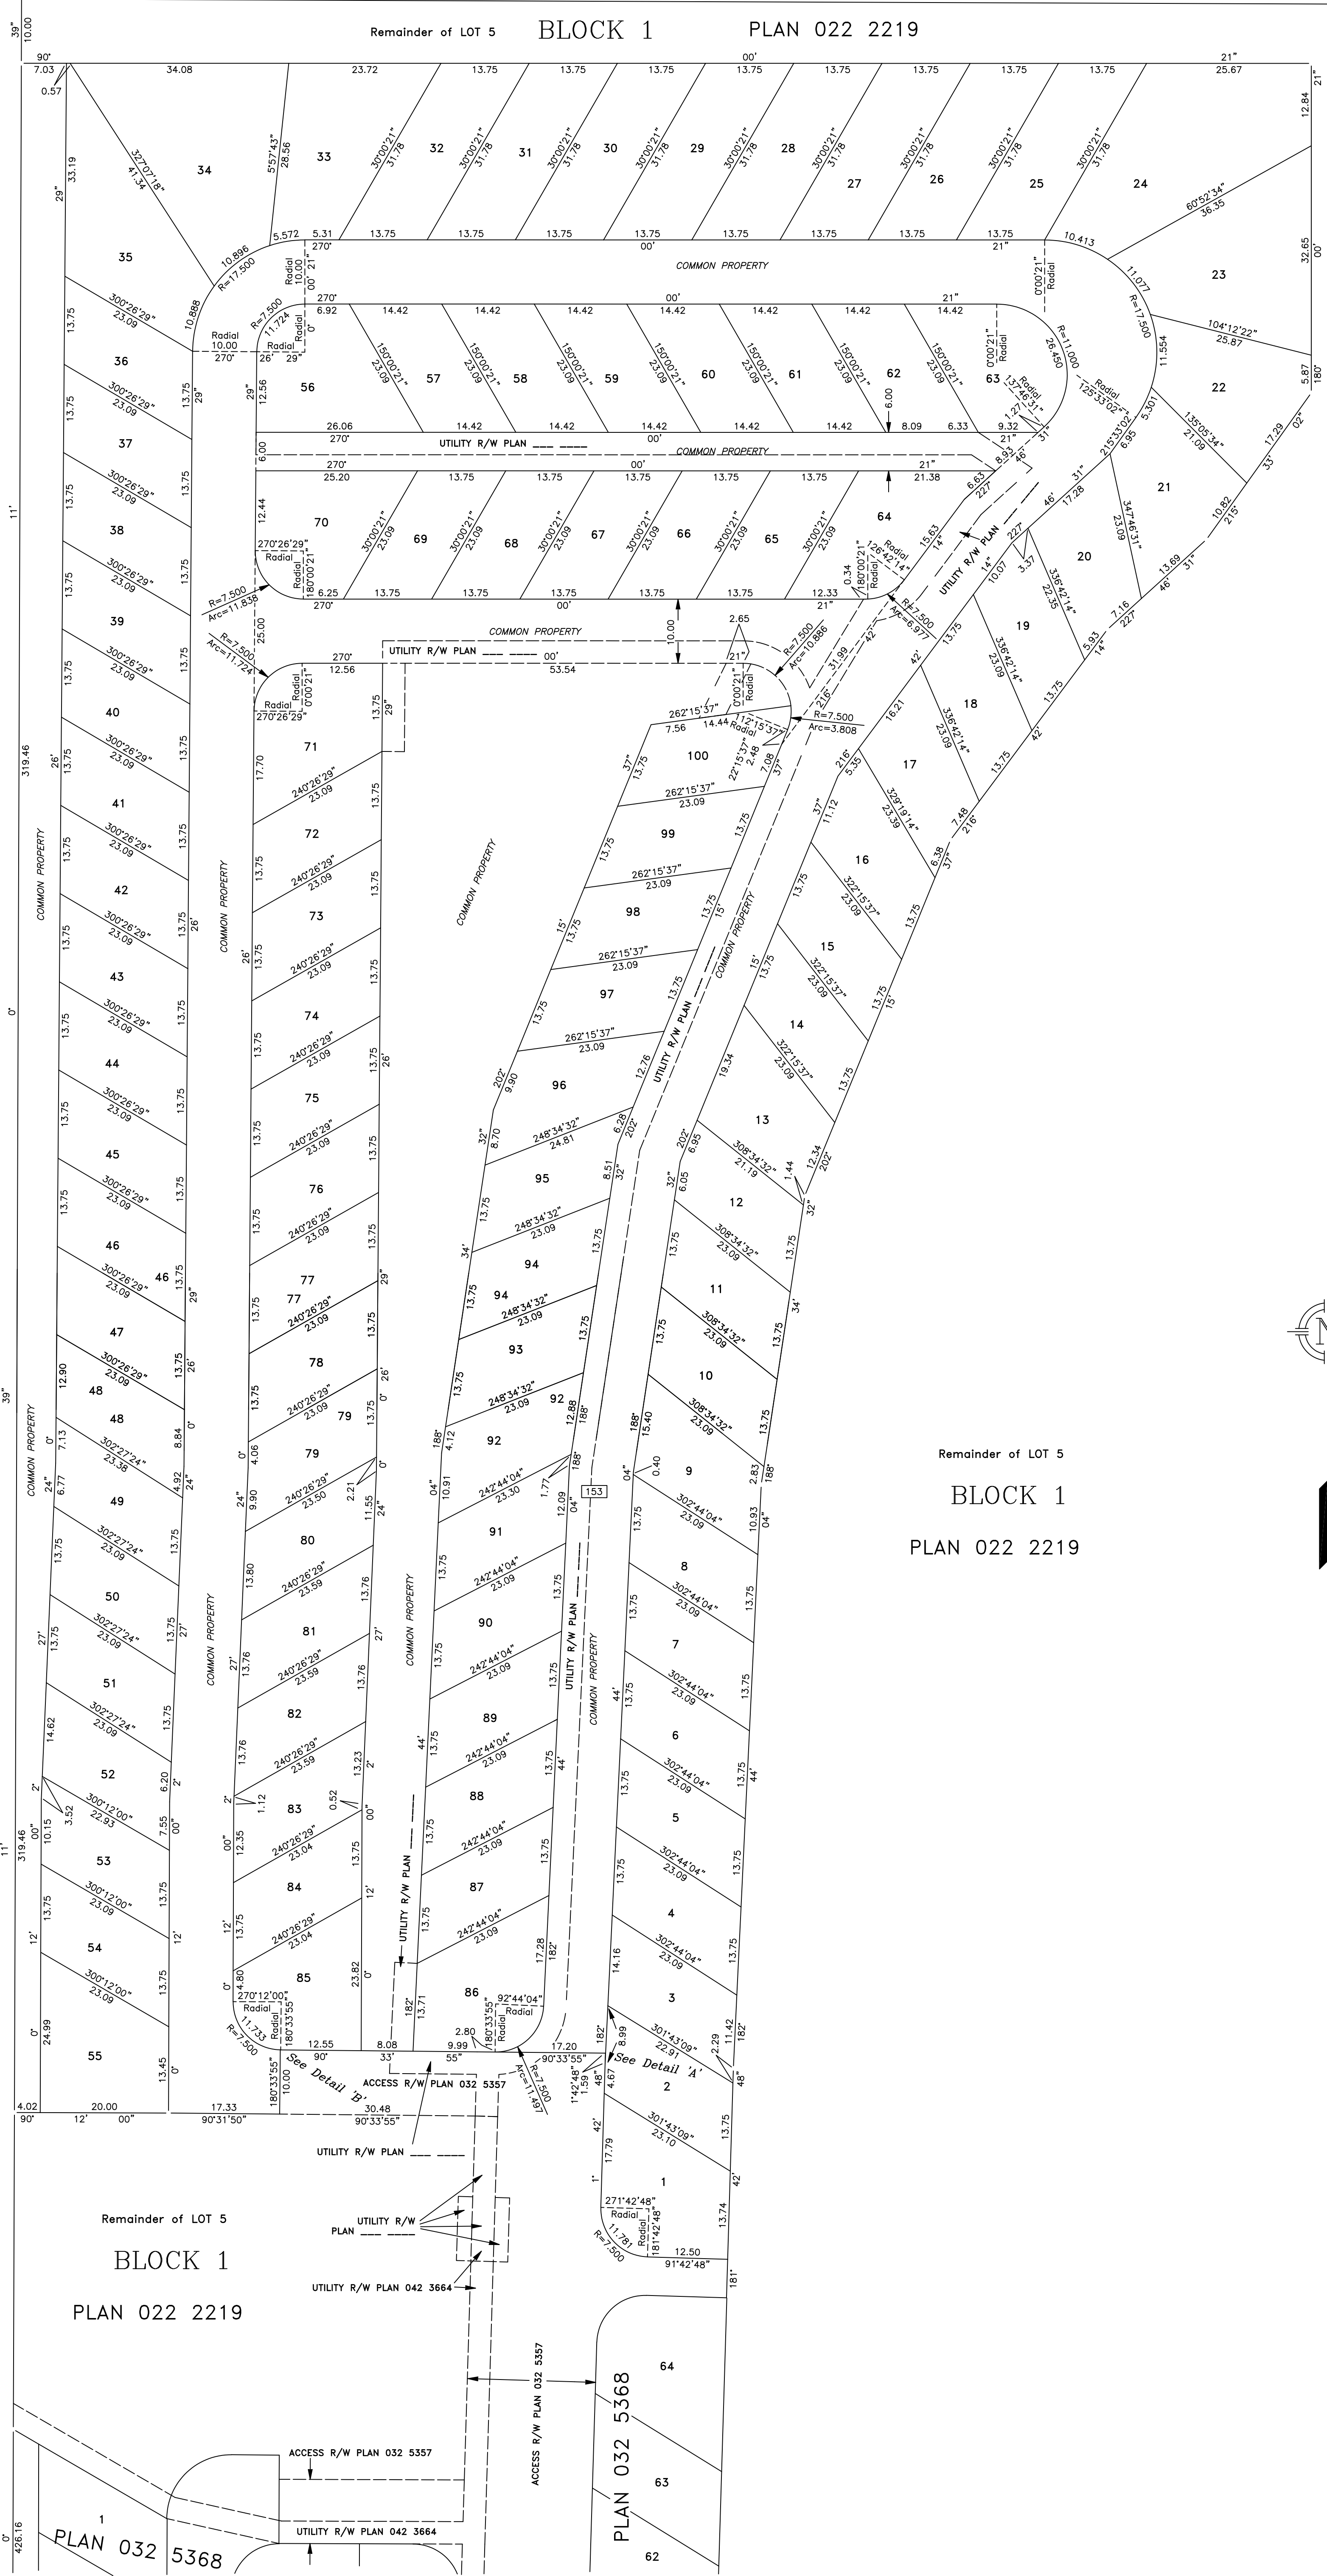

Remainder of LOT 5
BLOCK 1
PLAN 022 2219

REMAINDER OF THE
N. W. 1/4 SEC. 25, TWP. 35, RGE. 3 W 5 M

REMAINDER OF THE
N. W. 1/4 SEC. 25, TWP. 35, RGE. 3 W 5 M

Remainder of LOT 5
BLOCK 1
PLAN 022 2219

Remainder of LOT 5
BLOCK 1
PLAN 022 2219

PLAN 032 5368

PLAN 032 5368